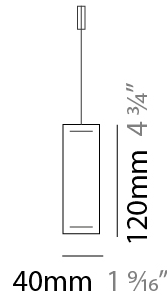

PROJECT _____
TYPE _____
SPECIFIER _____
QUANTITY _____
DATE _____

LED120 SUSPENSION

D71026-

base number   Color   Finish
Temperature   Options

1. To build a product code in our configurator select the specify button on the base model # product page
2. To build a manual product code on this datasheet choose from the options listed below in blue font and add the suffix to the base model #

GENERAL

Series: Woodlin
Subseries: LED120
Brand: Tunto
Division: Design
Mounting Type: Suspension
Mounting Location: Ceiling
Subcategory: Profile

PHYSICAL

Shape: Rectangle
Length (mm): 1600
Length (in): 63
Width (mm): 40
Width (in): 1 9/16
Height (mm): 120
Height (in): 4 3/4
Max. Overall Height (mm): 2120
Max. Overall Height (in): 83 7/16
Light Distribution: Direct / Indirect
Diffuser: Opal
Fixture Finish: WAL / ASH / OAK / BLK / WHI
Fixture Material: Wood
Cable Details: 2000mm / 78 3/4"

ELECTRICAL

Lamp Type: LED
Input Wattage (W): 74
Total Output Wattage (W): 63
Dimming: Tri-Mode (Non-Dimming and Phase Dimming (120Vac only) and 0-10V Dimming)
Driver Included: Yes
Driver Location: Integrated
Driver Type: Constant Current - Universal
Driver Class: Class 2
Input Voltage (V): 120 - 277
Constant Current (MA): 700

LED

Color Temperature (°K): 2700 / 3000 / 4000
Max. Delivered Lumen (lm): 3600
CRI: >93 CRI
Lamp Life (hrs): 50000

OPTICAL

RATINGS AND CERTIFICATIONS

Certified By: Certified for North American Standards
IP rating: IP20

1600mm 63"