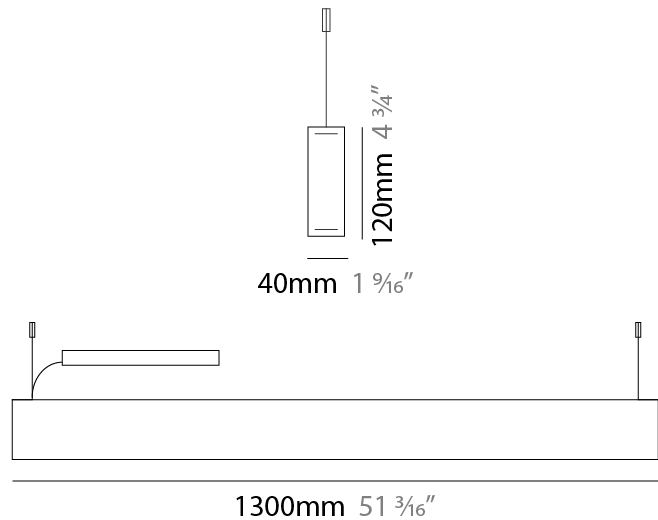

LED120 SUSPENSION

D71025-

base number   Color   Finish
Temperature   Options

1. To build a product code in our configurator select the specify button on the base model # product page
2. To build a manual product code on this datasheet choose from the options listed below in blue font and add the suffix to the base model #

GENERAL

Series: Woodlin
Subseries: LED120
Brand: Tunto
Division: Design
Mounting Type: Suspension
Mounting Location: Ceiling
Subcategory: Profile

PHYSICAL

Shape: Rectangle
Length (mm): 1300
Length (in): 51 ³/₁₆"
Width (mm): 40
Width (in): 1 ⁹/₁₆"
Height (mm): 120
Height (in): 4 ³/₄"
Max. Overall Height (mm): 2120
Max. Overall Height (in): 83 ⁷/₁₆"
Light Distribution: Direct / Indirect
Diffuser: Opal
Fixture Finish: WAL / ASH / OAK / BLK / WHI
Fixture Material: Wood
Cable Details: 2000mm / 78 3/4"

ELECTRICAL

Lamp Type: LED
Input Wattage (W): 60
Total Output Wattage (W): 50.1
Dimming: Tri-Mode (Non-Dimming and Phase Dimming (120Vac only) and 0-10V Dimming)
Driver Included: Yes
Driver Location: Integrated
Driver Type: Constant Current - Universal
Driver Class: Class 2
Input Voltage (V): 120 - 277
Constant Current (MA): 700

LED

Color Temperature (°K): 2700 / 3000 / 4000
Max. Delivered Lumen (lm): 3260
CRI: >93 CRI
Lamp Life (hrs): 50000

OPTICAL

RATINGS AND CERTIFICATIONS

Certified By: Certified for North American Standards
IP rating: IP20